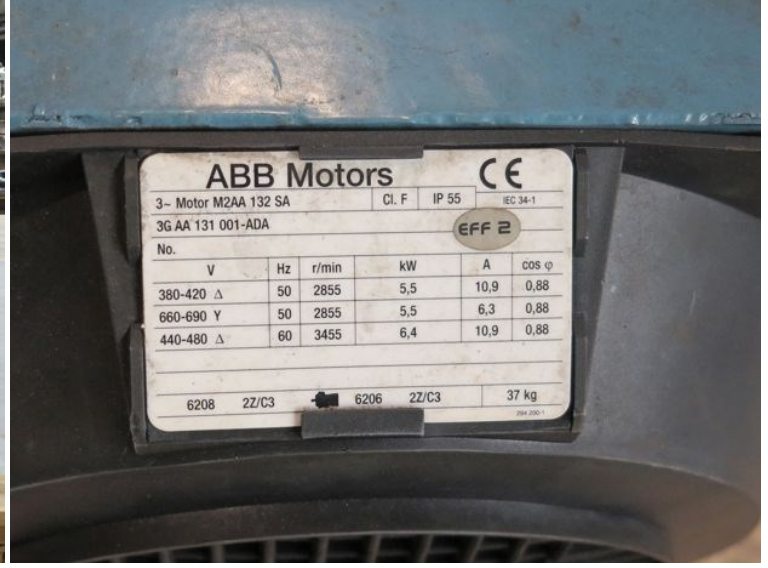

Desmi - S70-50-175N/A09

STATUS

Available

REF. NUMBER

PU609

MANUFACTURE

Desmi

TYPE

S70-50-175N/A09

ELMOTOR

ABB M2AA 132 SA. 50/60 Hz

YEAR

2002

REMARKS

Ex. Theseus

SMI
TYPE: S70-50-175N/A09
CODE NO. 673900
PUMP NO. 673900 IMP.
WEEK: 37 YEAR: 2000