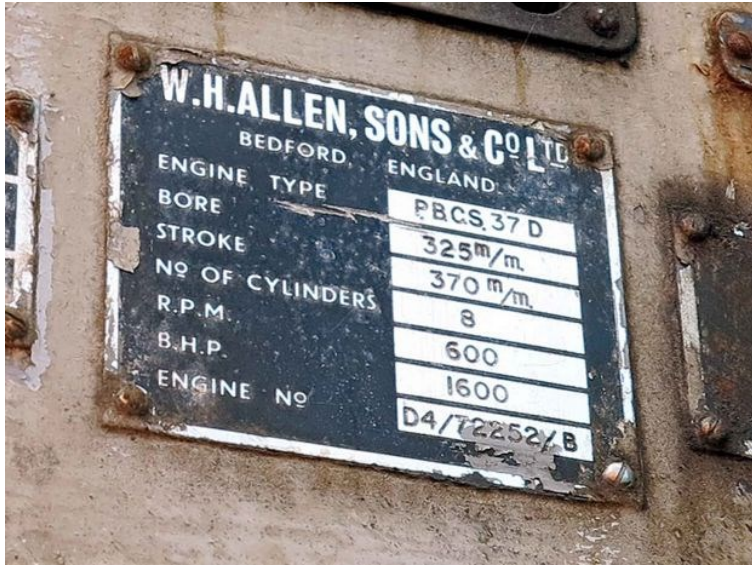

# M2410 - Allen

STATUS

Available

REF. NUMBER

M2410

MANUFACTURE

Allen

TYPE

PBC S37D

ENGINE NO.

D4/72252/B

HP

1600

RPM

600

W.H.ALLEN, SONS & CO LTD	
BEDFORD, ENGLAND	
ENGINE TYPE	PBCS.37 D
BORE	325 <sup>m</sup> /m
STROKE	370 <sup>m</sup> /m
NO OF CYLINDERS	8
R.P.M.	600
B.H.P.	1600
ENGINE NO	D4/72252/B