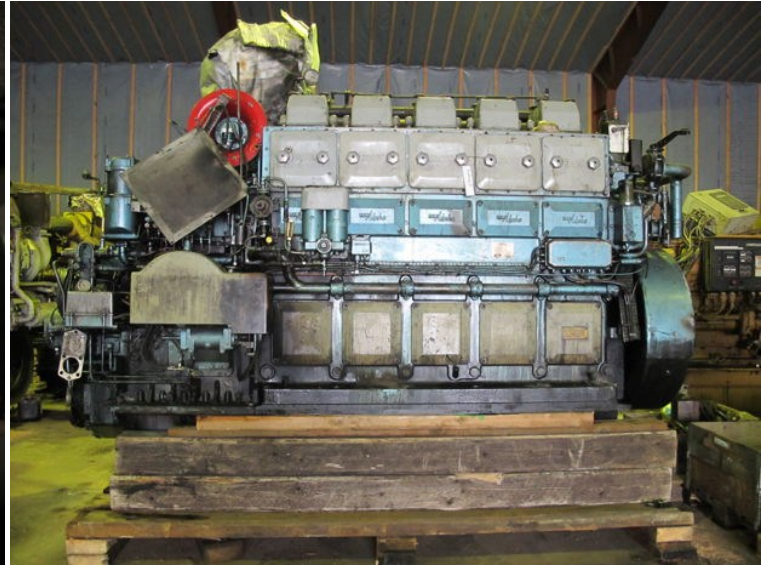

M2011 - Alpha

STATUS	Available
REF. NUMBER	M2011
MANUFACTURE	Alpha
TYPE	5T 23L - KVO
ENGINE NO.	14059
HP	775
RPM	825
YEAR	1982
VESSEL	Faaborg II
REMARKS	Camshaft sold. Cylinder heads sold, only for parts.

B&W Alpha
TP: 5T23LKVO No: 14059 B: 82
CSR: ——— KW: ——— RPM: ———
MCR: 570 KW: 775 RPM: 825
ALPHA-DIESEL
Frederikshavn - Danmark