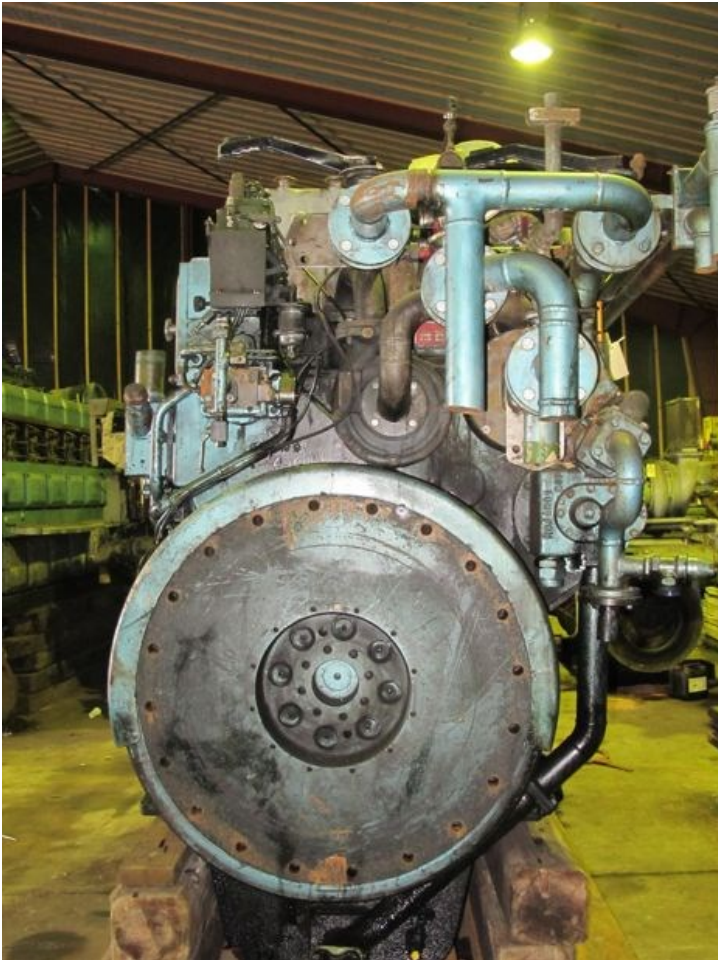

M2011 - Alpha

STATUS	Available
REF. NUMBER	M2011
MANUFACTURE	Alpha
TYPE	5T 23L - KVO
ENGINE NO.	14059
HP	775
RPM	825
YEAR	1982
VESSEL	Faaborg II
REMARKS	Camshaft sold. Cylinder heads sold, only for parts.

B&W Alpha
TP: 5T23LKVO No: 14059 B: 82
CSR: ——— KW: ——— RPM: ———
MCR: 570 KW: 775 RPM: 825
ALPHA-DIESEL
Frederikshavn - Danmark