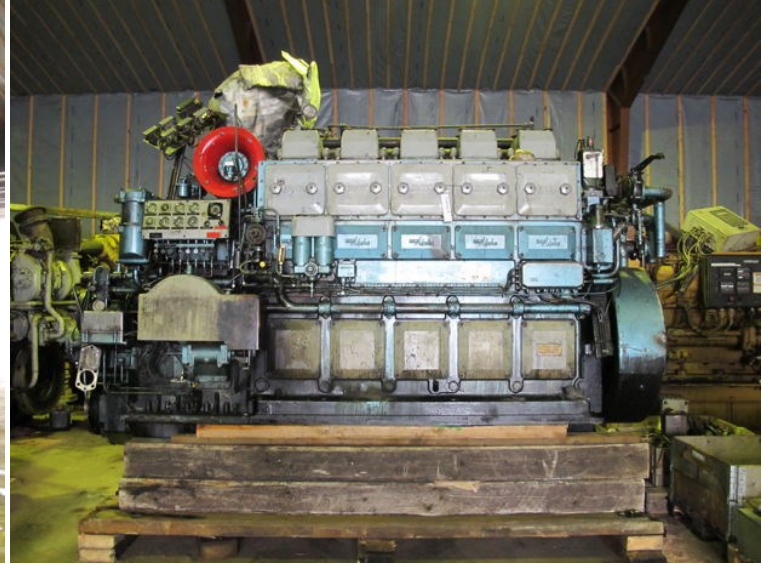

M2011 - Alpha

STATUS	Available
REF. NUMBER	M2011
MANUFACTURE	Alpha
TYPE	5T 23L - KVO
ENGINE NO.	14059
HP	775
RPM	825
YEAR	1982
VESSEL	Faaborg II
REMARKS	Camshaft sold. Cylinder heads sold, only for parts.

B&W Alpha
TP: 5T23LKVO No: 14059 B: 82
CSR: ——— KW: ——— RPM: ———
MCR: 570 KW: 775 RPM: 825
ALPHA-DIESEL
Frederikshavn - Danmark