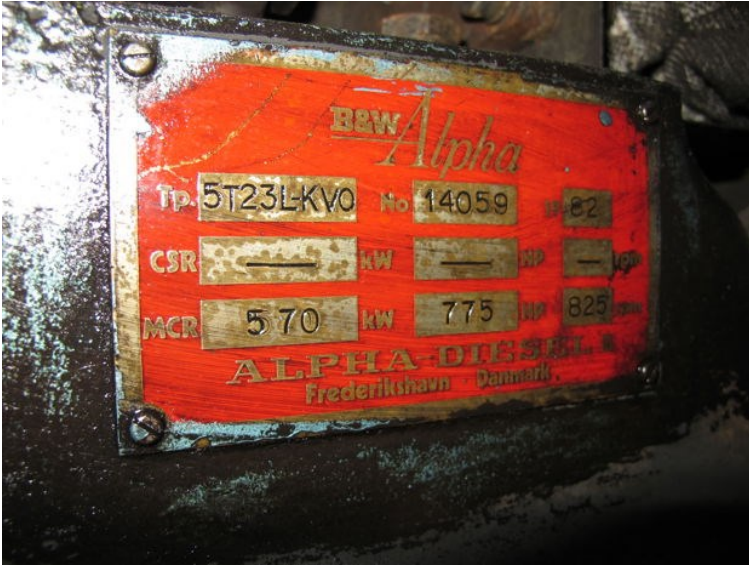

M2011 - Alpha

STATUS	Available
REF. NUMBER	M2011
MANUFACTURE	Alpha
TYPE	5T 23L - KVO
ENGINE NO.	14059
HP	775
RPM	825
YEAR	1982
VESSEL	Faaborg II
REMARKS	Camshaft sold. Cylinder heads sold, only for parts.

B&W Alpha
TP: 5T23LKVO No: 14059 B: 82
CSR: ——— KW: ——— RPM: ———
MCR: 570 KW: 775 RPM: 825
ALPHA-DIESEL
Frederikshavn - Danmark