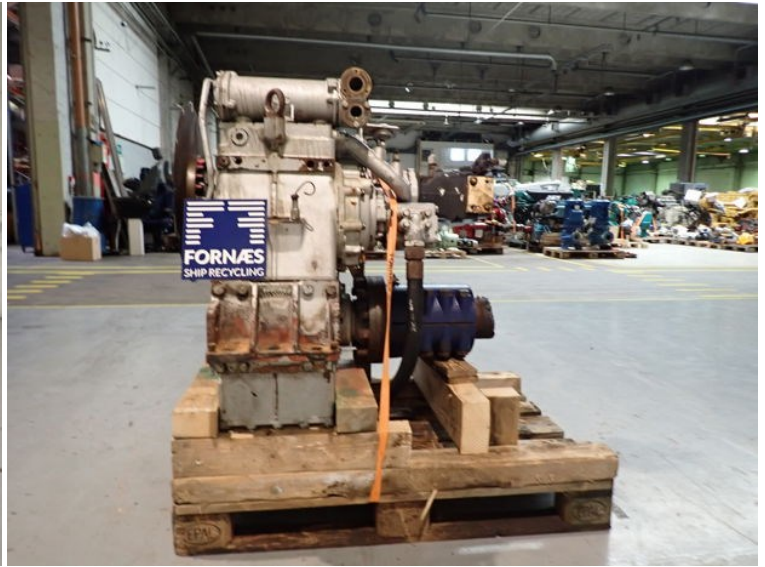

GB833 - Masson

| | |
|-------------|-----------------|
| STATUS | Available |
| REF. NUMBER | GB833 |
| MANUFACTURE | Masson |
| TYPE | MMW 2700 |
| RED. | 6,042:1 |
| HP IND | 680 |
| RPM IND | 2200 |
| FABRIKS NR. | 26766 |
| VESSEL | Throrder HM 265 |
| REMARKS | Cummins QSK19-M |

MASSON MARINE S.A.S

5, Rue Henri Cavallier
SAINT DENIS LES SENS
89100 (FRANCE)
TEL. 33 (0) 3 86 95 62 00
FAX. 33 (0) 3 86 95 13 78

MADE IN FRANCE

| | |
|----------------------------------|----------|
| N° | 26 766 |
| Date | |
| Type | MMW 2700 |
| Rapport/Ratio | 11 6,042 |
| Inspection | |
| P. embrayage/ Clutch pressure | 17 B |
| Huile/Oil | |
| Voir manuel/See manual | |