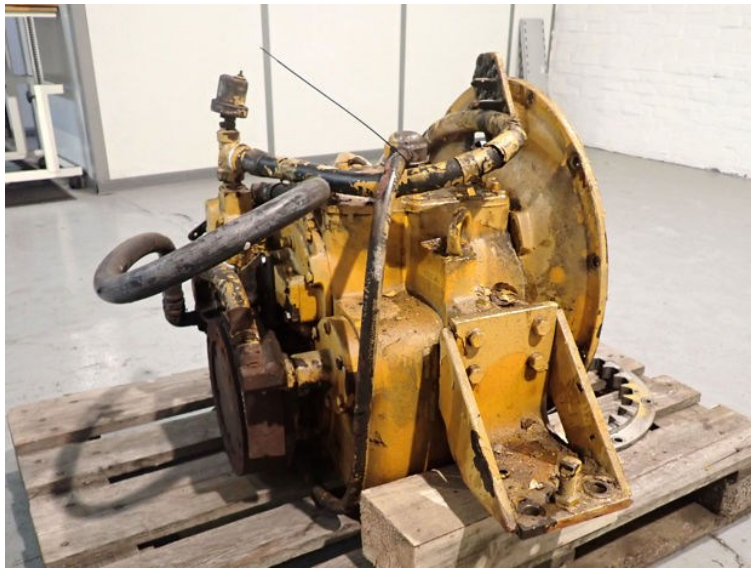

GB804 - Twin Disc

STATUS

Available

REF. NUMBER

GB804

MANUFACTURE

Twin Disc

TYPE

MG 509

RED.

2,00:1

HP IND

325

RPM IND

2100

FABRIKS NR.

Serie 5M9901 Spec. 34004

VESSEL

Vos siren